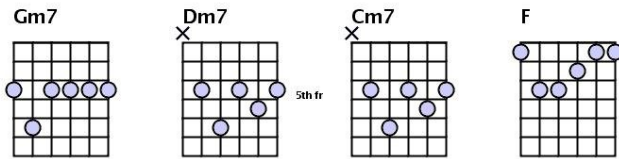

Jenny On A Six String

Words and Music by
imposter X

Gm7 Dm7 Gm7 Dm7 Gm7 Dm7 Gm7 Dm7
The moon beats down upon her fingers, mine is the only face to shine
Gm7 Dm7 Gm7 Dm7 Gm7 Dm7 Gm7 Dm7
A shadow's cast across her forearm, next to her beating heart lays mine
Cm7 F Cm7 F
And in her restless hours you'll always find

Chorus: **Gm7 Dm7 Gm7 Dm7**
Jenny on a six string, drifting on the back swing
Gm7 Dm7 Gm7 Dm7
All of her anguish goes unsaid
Gm7 Dm7 Gm7 Dm7
Jenny on a six string, working on the love thing
Gm7 Dm7 Gm7 Dm7
Keeping the time inside her head

Gm7 Dm7 Gm7 Dm7 Gm7 Dm7 Gm7 Dm7
And she can know joy inside all others, I can know only, only her
Gm7 Dm7 Gm7 Dm7 Gm7 Dm7 Gm7 Dm7
She can strum all my nylon heart strings, I can not feel the pain they stir
Cm7 F Cm7 F Cm7 F
And in her darkest hours you'll always find her heart so close to mine

(Chorus)

Cm7 F Cm7 F Cm7 F
And in her darkest hours you'll always find her heart so close to mine...

Gm7 Dm7 Gm7 Dm7
Jenny on a six string, drifting on the back swing
Gm7 Dm7 Gm7 Dm7
Jenny on a six string, working on the love thing